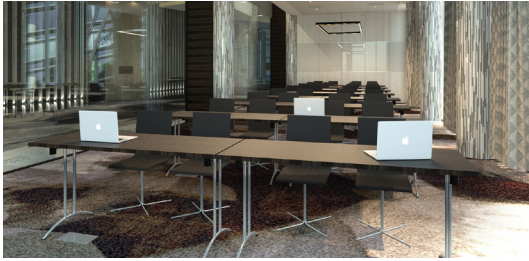

Event and Entertainment Venues

At The Maslow Time Square, every meeting room is designed to be a game-changer, a place that fosters success. The rooms are conducive to productive workshops, strategic thinking, effective team building and well-deserved relaxation, while offering inspiring locations to do business in the heart of Menlyn Maine and boast spacious facilities that can accommodate events large or small. Time Square will boast a top-of-the-line, 8,500-seater arena and a conference centre with world-class facilities.