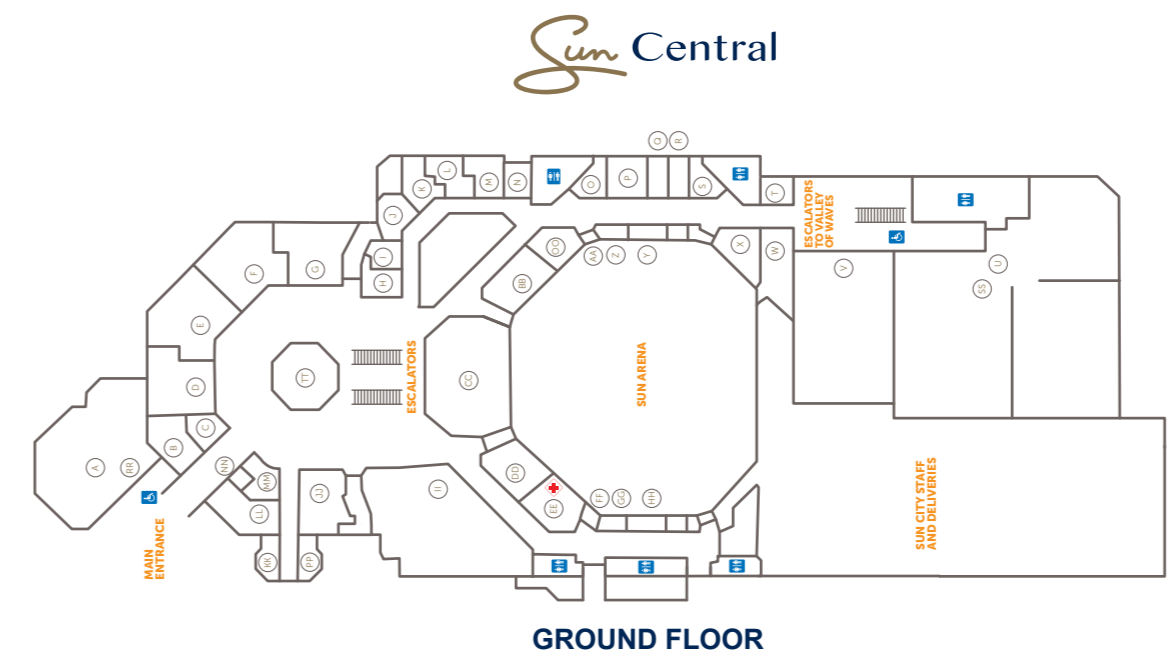

Sun City MAP

ACCOMMODATION	
1	BUSH BUNGALOWS
2	CABANAS
3	CASCADES
4	SOHO
5	SUN VACATION CLUB
6	THE PALACE
FACILITIES	
7	AMPHITHEATRE
8	CLINIC
9	CRODILE LOUNGE
10	FRONT ENTRANCE
11	GARY PLAYER COUNTRY & HEALTHY SPA
12	GOLF PARKING
13	GPCC HALFWAY HOUSE
14	SKYTRAIN STATION
15	SUN CENTRAL
16	SUN PARK
17	THE PALACE VALET PARKING
18	WELCOME CENTRE
19	WIND CHIME WEDDING CHAPEL
ACTIVITIES	
20	ACTIVITY HUB & SEGAETSHO CULTURAL VILLAGE
21	ADRENALINE EXTREME
22	AVIARY
23	CHIMP & ZEE
24	CROCODILE VILLAGE
25	FINDER'S KEEPERS
26	FOREST OF LIGHTS
27	GAMMON GOLF ACADEMY
28	GARY PLAYER GOLF COURSE
29	KAMP KWENA
30	LONG JOHN SILVER BUMPER BOATS
31	MINI GOLF CABANAS
32	MINI GOLF SUN VACATION CLUB
33	MONKEY SPRING PLAZA
34	ROYAL BATHS
35	ROYAL STAIRCASE
36	STIMELA TRAIN
37	SUN STAR
38	TENNIS COURTS
39	THE BRIDGE OF TIME
40	THE LOST CITY GOLF COURSE
41	THE MAZE OF THE LOST CITY
42	THE PALACE GARDENS
43	THE SHEBEEN
44	TRACK & TRAIL
45	BREAKOUT ESCAPE GAME
46	WATERWORLD
47	WAVE POOL
VALLEY OF WAVES	
48	ADVENTURE MOUNTAIN
49	BODY SLIDE - SCORPION
50	BODY SLIDE - TARANTULA
51	LAZY RIVER
52	SLIDE HILL
53	SLIDE - NOBLE'S DESCENT
54	SLIDE - OVANGO
55	TEMPLE OF COURAGE
56	TOWEL & UMBRELLA HIRE
57	TUBE SLIDE - MAMBA
58	TUBE SLIDE - VIPER
59	VONZIPPER

A world within a City
Sun City

SUN CENTRAL GROUND FLOOR			
A	WELCOME CENTRE	RESTAURANTS	
N	PUBLIC WAITING AREA		
RETAIL		D	WIMPY
B	CANDYLICIOUS	E	CASA BELLA
C	OUT OF AFRICA KIDS	F	CALISTO'S
O	#SUMTING	G	NANDO'S
P	DEL SOL	H	MILKY LANE
Q	LEGENDS BARBERSHOP	I	THE RAJ
R	SUNGLASS BOUTIQUE	J	SIMPLY ASIA
S	HAVAIANAS	K	DEBONAIRS PIZZA
W	3RD BASE	L	STEERS
X	BILLABONG	M	FISHWAYS
EE	VALUMED PHARMACY	T	SMOOCH FROZEN YOGHURT
KK	MAPHUKI LEATHER	Y	WALK UP BAR
LL	SUN VACATION CLUB SALES OFFICE	BB	CONTENT
MM	AFRICAN ORIGINS	OO	VIDA E CAFFÈ
NN	J&M BILTONG	II	SPUR
PP	ELEMENT	HH	WALK UP BAR
		JJ	ROCOMAMAS
ACTIVITIES		ATM'S	
U	THE MAGIC COMPANY	SS	CAPITEC
V	THE CRATER	Z	ABSA
CC	SUN MOVIES	AA	STANDARD BANK
DD	SORBET	FF	FNB
		GG	NEDBANK
		RR	CAPITEC