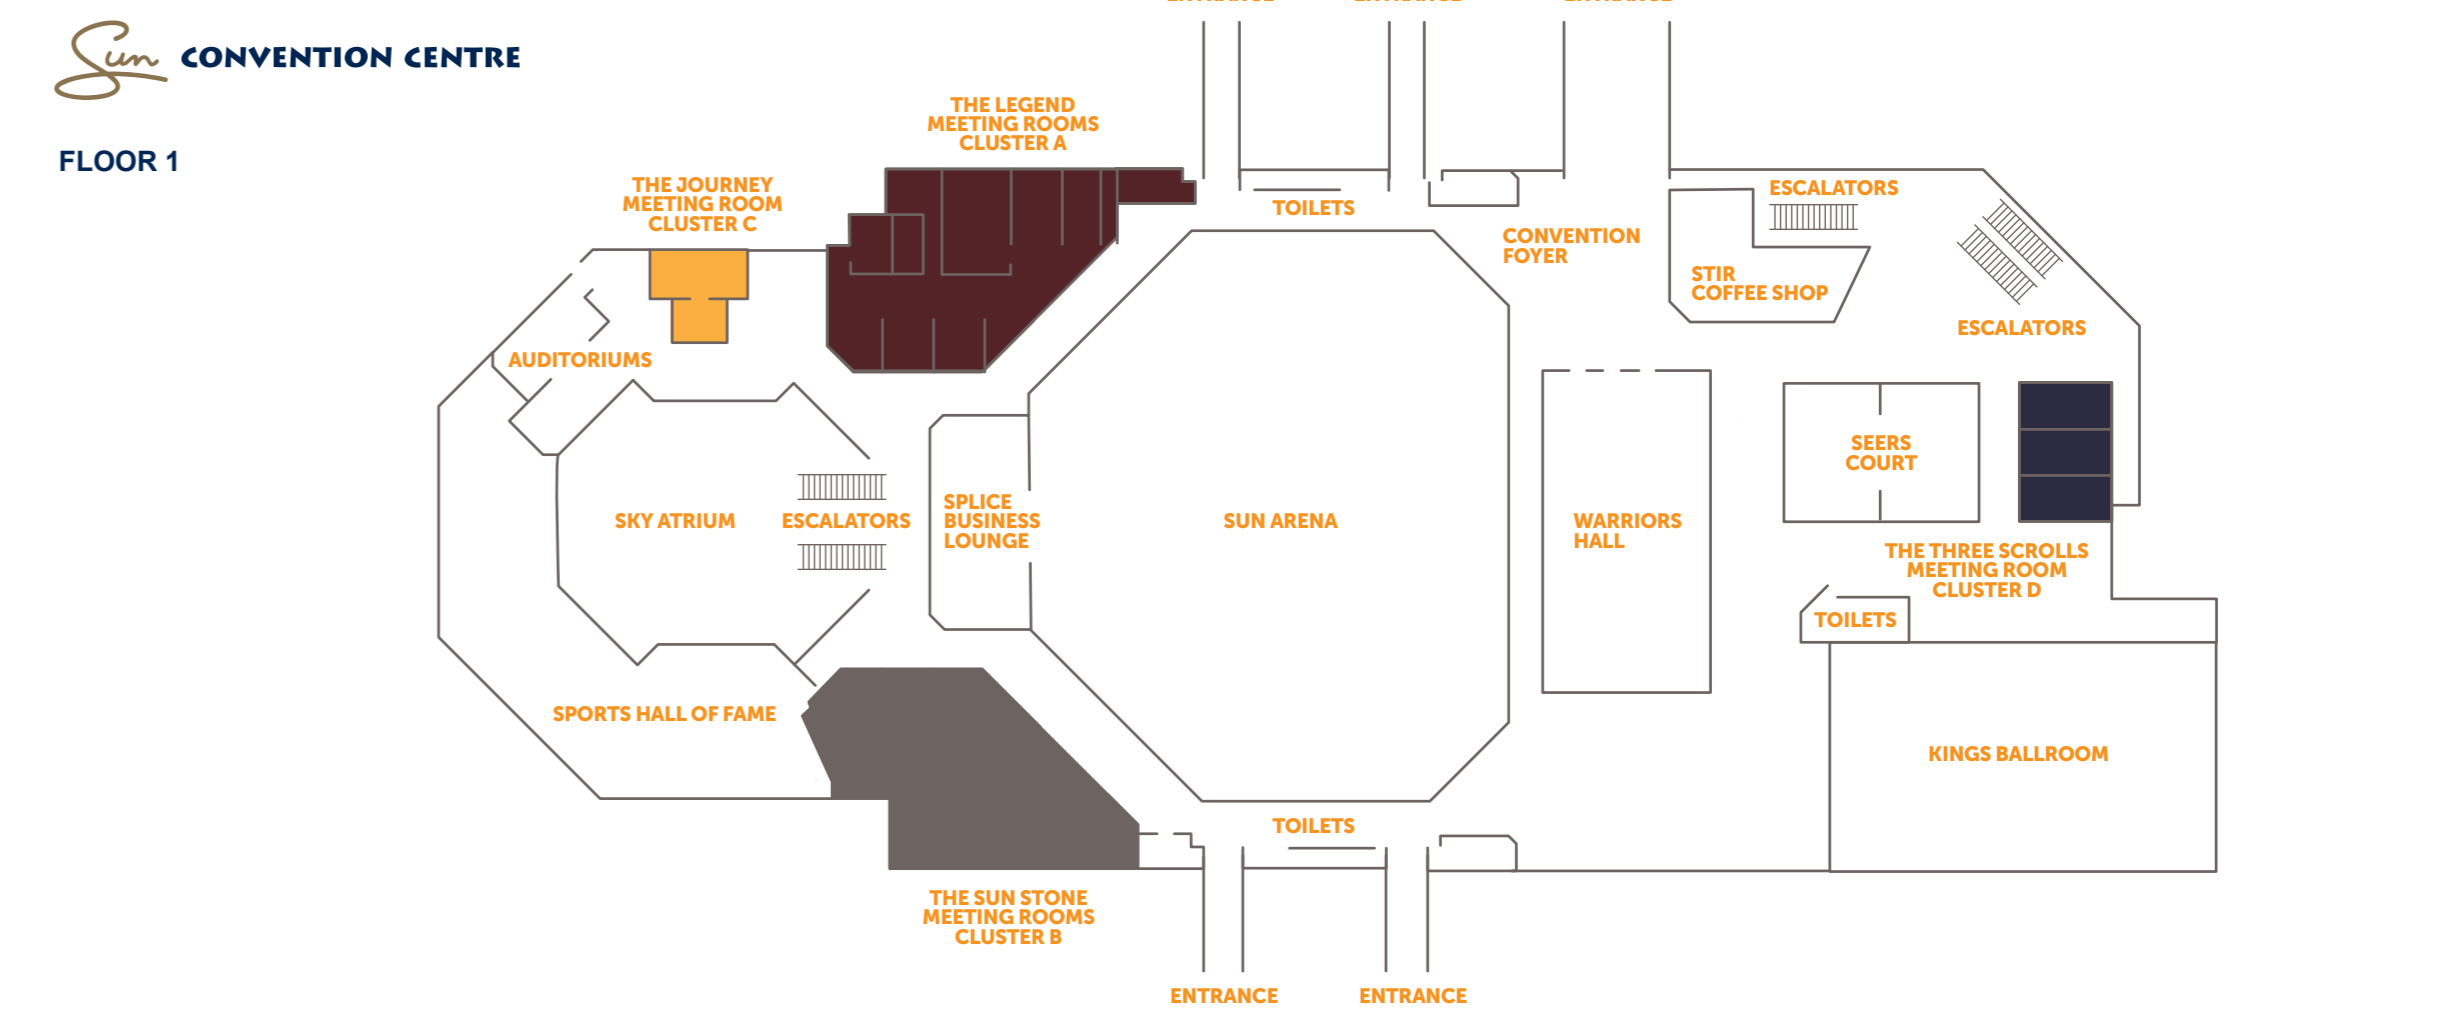

Sun City MAP

ACCOMMODATION	
1	BUSH BUNGALOWS
2	CABANAS
3	CASCADES
4	SOHO
5	SUN VACATION CLUB
6	THE PALACE
FACILITIES	
7	AMPHITHEATRE
8	CLINIC
9	CRODILE LOUNGE
10	FRONT ENTRANCE
11	GARY PLAYER COUNTRY & HEALTHY SPA
12	GOLF PARKING
13	GPCC HALFWAY HOUSE
14	SKYTRAIN STATION
15	SUN CENTRAL
16	SUN PARK
17	THE PALACE VALET PARKING
18	WELCOME CENTRE
19	WIND CHIME WEDDING CHAPEL
ACTIVITIES	
20	ACTIVITY HUB & SEGAETSHO CULTURAL VILLAGE
21	ADRENALINE EXTREME
22	AVIARY
23	CHIMP & ZEE
24	CROCODILE VILLAGE
25	FINDER'S KEEPERS
26	FOREST OF LIGHTS
27	GAMMON GOLF ACADEMY
28	GARY PLAYER GOLF COURSE
29	KAMP KWENA
30	LONG JOHN SILVER BUMPER BOATS
31	MINI GOLF CABANAS
32	MINI GOLF SUN VACATION CLUB
33	MONKEY SPRING PLAZA
34	ROYAL BATHS
35	ROYAL STAIRCASE
36	STIMELA TRAIN
37	SUN STAR
38	TENNIS COURTS
39	THE BRIDGE OF TIME
40	THE LOST CITY GOLF COURSE
41	THE MAZE OF THE LOST CITY
42	THE PALACE GARDENS
43	THE SHEBEEN
44	TRACK & TRAIL
45	BREAKOUT ESCAPE GAME
46	WATERWORLD
47	WAVE POOL
VALLEY OF WAVES	
48	ADVENTURE MOUNTAIN
49	BODY SLIDE - SCORPION
50	BODY SLIDE - TARANTULA
51	LAZY RIVER
52	SLIDE HILL
53	SLIDE - NOBLE'S DESCENT
54	SLIDE - OVANGO
55	TEMPLE OF COURAGE
56	TOWEL & UMBRELLA HIRE
57	TUBE SLIDE - MAMBA
58	TUBE SLIDE - VIPER
59	VONZIPPER

A world within a City
Sun City

SUN CENTRAL GROUND FLOOR			
A	WELCOME CENTRE	RESTAURANTS	
N	PUBLIC WAITING AREA		
RETAIL		D	WIMPY
B	CANDYLICIOUS	E	CASA BELLA
C	OUT OF AFRICA KIDS	F	CALISTO'S
O	#SUMTING	G	NANDO'S
P	DEL SOL	H	MILKY LANE
Q	LEGENDS BARBERSHOP	I	THE RAJ
R	SUNGLASS BOUTIQUE	J	SIMPLY ASIA
S	HAVAIANAS	K	DEBONAIRS PIZZA
W	3RD BASE	L	STEERS
X	BILLABONG	M	FISHWAYS
EE	VALUMED PHARMACY	T	SMOOCH FROZEN YOGHURT
KK	MAPHUKI LEATHER	Y	WALK UP BAR
LL	SUN VACATION CLUB SALES OFFICE	BB	CONTENT
MM	AFRICAN ORIGINS	OO	VIDA E CAFFÈ
NN	J&M BILTONG	II	SPUR
PP	ELEMENT	HH	WALK UP BAR
		JJ	ROCOMAMAS
ACTIVITIES		ATM'S	
U	THE MAGIC COMPANY	SS	CAPITEC
V	THE CRATER	Z	ABSA
CC	SUN MOVIES	AA	STANDARD BANK
DD	SORBET	FF	FNB
		GG	NEDBANK
		RR	CAPITEC