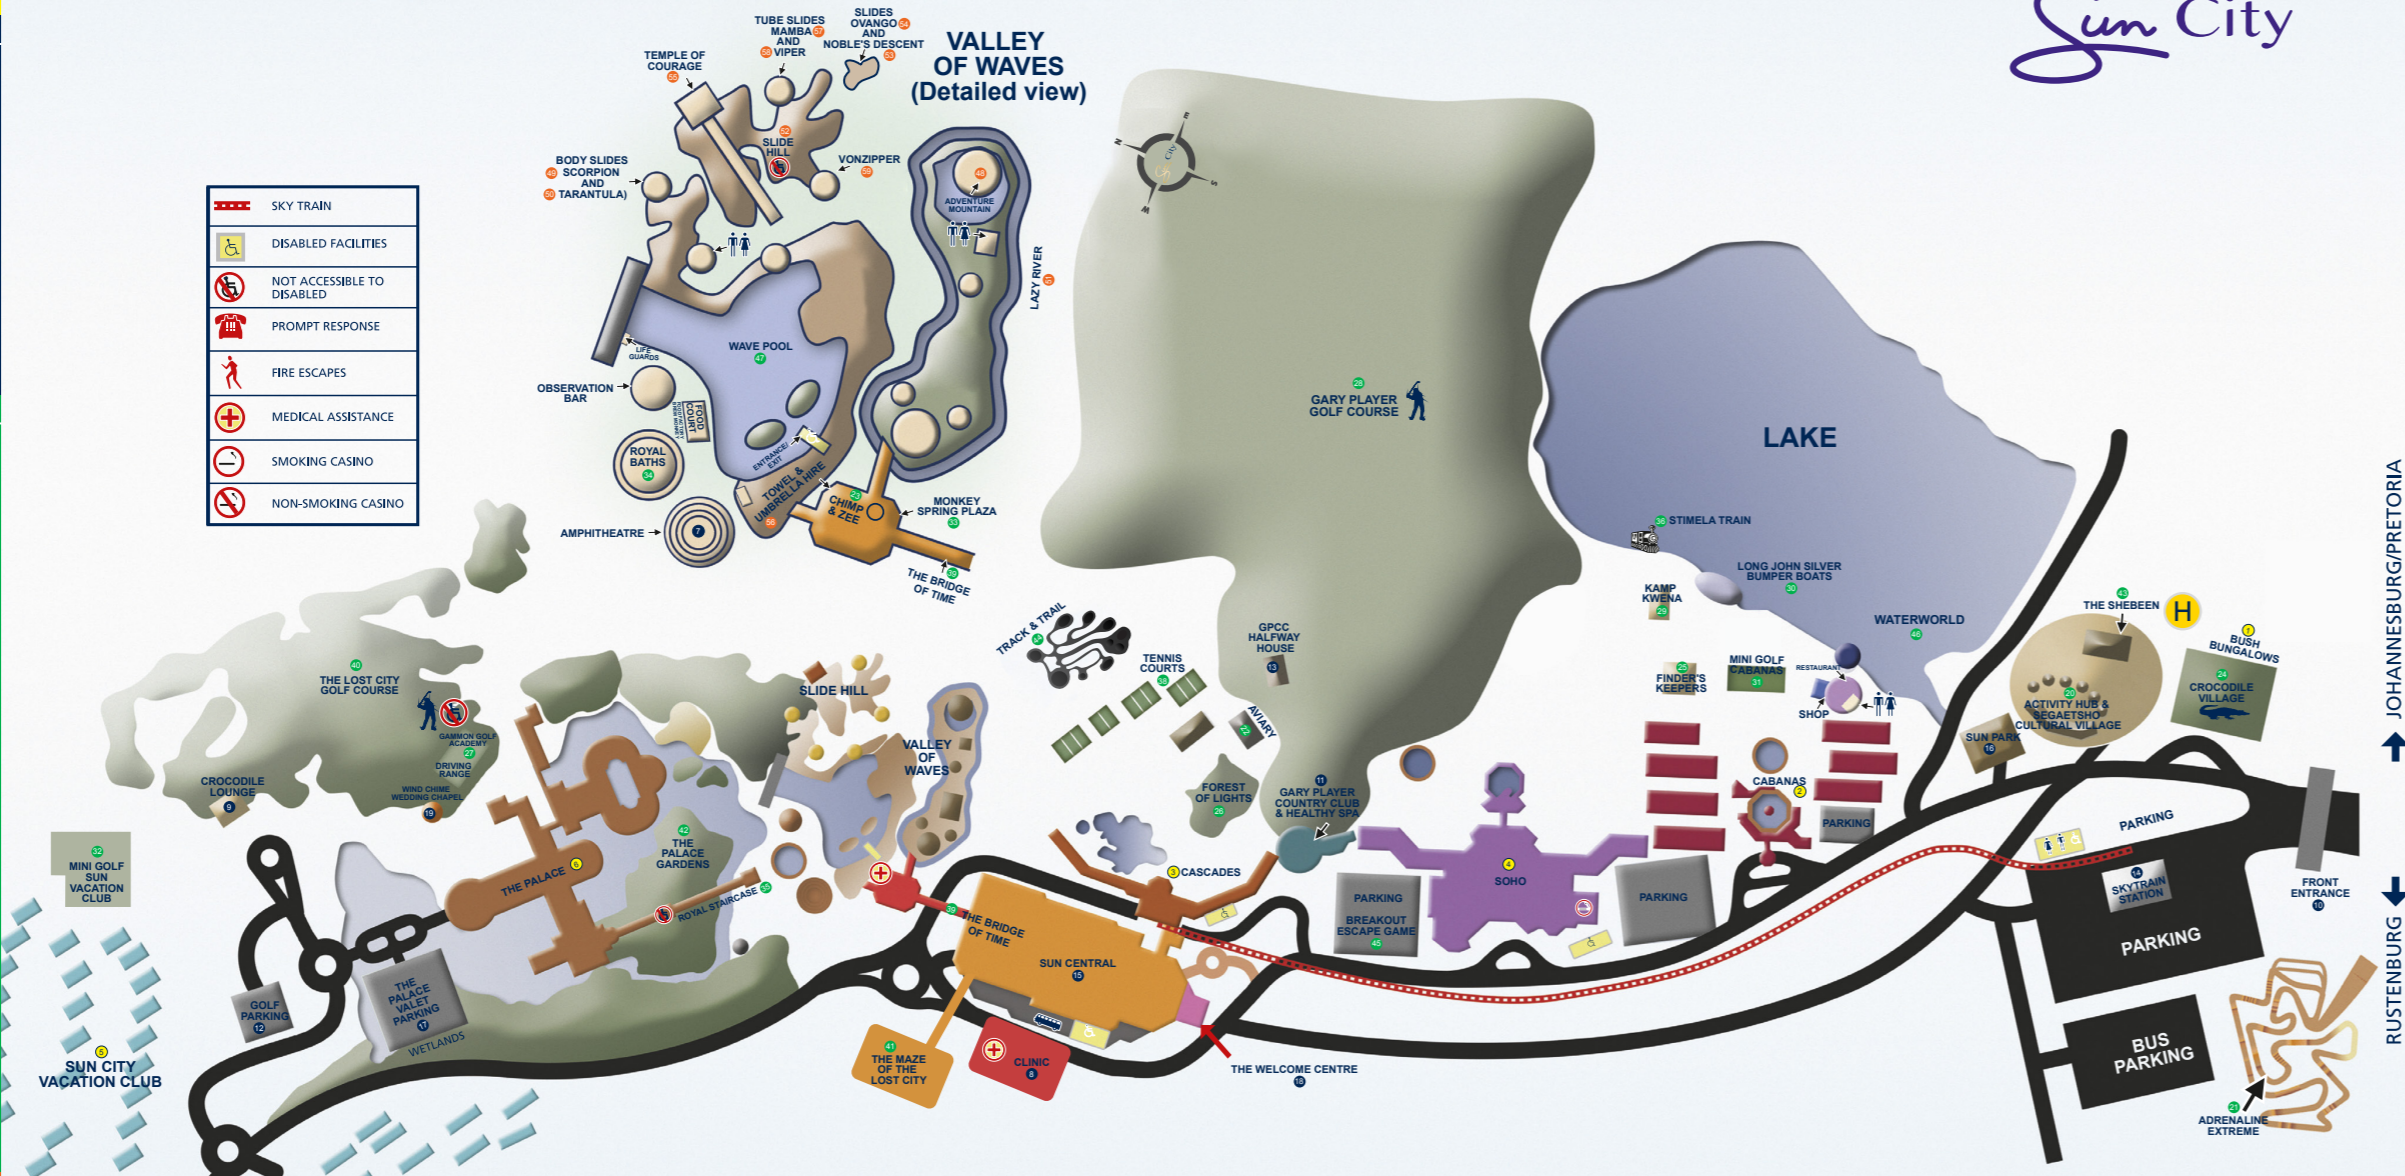

Sun City MAP

ACCOMMODATION	
1	BUSH BUNGALOWS
2	CABANAS
3	CASCADES
4	SOHO
5	SUN VACATION CLUB
6	THE PALACE
FACILITIES	
7	AMPHITHEATRE
8	CLINIC
9	CRODILE LOUNGE
10	FRONT ENTRANCE
11	GARY PLAYER COUNTRY & HEALTHY SPA
12	GOLF PARKING
13	GPCC HALFWAY HOUSE
14	SKYTRAIN STATION
15	SUN CENTRAL
16	SUN PARK
17	THE PALACE VALET PARKING
18	WELCOME CENTRE
19	WIND CHIME WEDDING CHAPEL
ACTIVITIES	
20	ACTIVITY HUB & SEGAETSHO CULTURAL VILLAGE
21	ADRENALINE EXTREME
22	AVIARY
23	CHIMP & ZEE
24	CROCODILE VILLAGE
25	FINDER'S KEEPERS
26	FOREST OF LIGHTS
27	GAMMON GOLF ACADEMY
28	GARY PLAYER GOLF COURSE
29	KAMP KWENA
30	LONG JOHN SILVER BUMPER BOATS
31	MINI GOLF CABANAS
32	MINI GOLF SUN VACATION CLUB
33	MONKEY SPRING PLAZA
34	ROYAL BATHS
35	ROYAL STAIRCASE
36	STIMELA TRAIN
37	SUN STAR
38	TENNIS COURTS
39	THE BRIDGE OF TIME
40	THE LOST CITY GOLF COURSE
41	THE MAZE OF THE LOST CITY
42	THE PALACE GARDENS
43	THE SHEBEEN
44	TRACK & TRAIL
45	BREAKOUT ESCAPE GAME
46	WATERWORLD
47	WAVE POOL
VALLEY OF WAVES	
48	ADVENTURE MOUNTAIN
49	BODY SLIDE - SCORPION
50	BODY SLIDE - TARANTULA
51	LAZY RIVER
52	SLIDE HILL
53	SLIDE - NOBLE'S DESCENT
54	SLIDE - OVANGO
55	TEMPLE OF COURAGE
56	TOWEL & UMBRELLA HIRE
57	TUBE SLIDE - MAMBA
58	TUBE SLIDE - VIPER
59	VONZIPPER

JOHANNESBURG/PRETORIA
↑
RUSTENBURG
↓
PETROL STATION