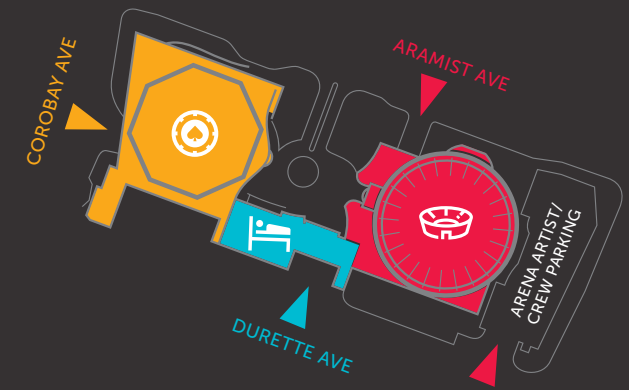

Sun
Time Square

209 Aramist Avenue, Pretoria, Gauteng, South Africa
Tel: 0860 846 377 / 0860 TIMESQ
GPS: 25° 47' 17.46" S 28° 16' 56.04" E

TIME SQUARE CASINO:

- From the N1, take the Atterbury exit and turn left
- Turn right into Lois
- Turn left into Aramist
- Turn right into Corobay
- Time Square Casino is situated on the left

THE MASLOW:

- From the N1, take the Atterbury exit and turn left
- Turn right into Lois
- Turn left into Garsfontein
- Turn right into January Masilela
- Turn left into Durette Avenue
- The Maslow is situated on the right

SUN ARENA:

- From the N1, take the Atterbury exit and turn left
- Turn right into January Masilela
- Turn right into Aramist
- Sun Arena is situated on the left