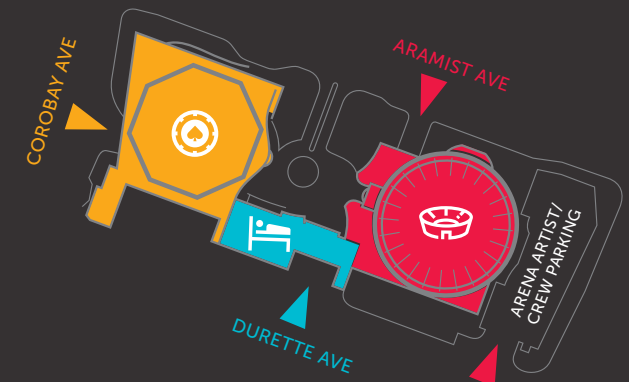

**TIME SQUARE
HOW TO FIND US**

- CASINO
- THE MASLOW
- SUN ARENA